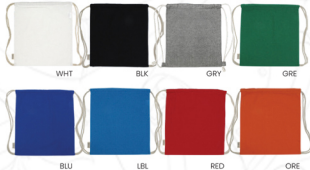

Wah Prints & Wah Gifts
Email sales@wahgiftsglobal.com

- 📍 P.O. Box: 923607 Street 340, Zone 56 Building No 239, Salwa road, Doha - Qatar
- ☎️ +974 5544 1130
- 📍 Wah Prints and Wah Gifts FZ LLE P.O Box: 4422 Deira - Dubai, UAE
- ☎️ +971 50 308 1130