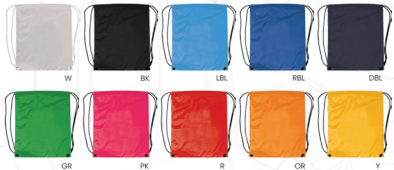

Wah Prints & Wah Gifts
Email sales@wahgiftsglobal.com

- 📍 P.O. Box: 923607 Street 340, Zone 56 Building No 239, Salwa road, Doha - Qatar
- ☎️ +974 5544 1130
- 📍 Wah Prints and Wah Gifts FZ LLE P.O Box: 4422 Deira - Dubai, UAE
- ☎️ +971 50 308 1130