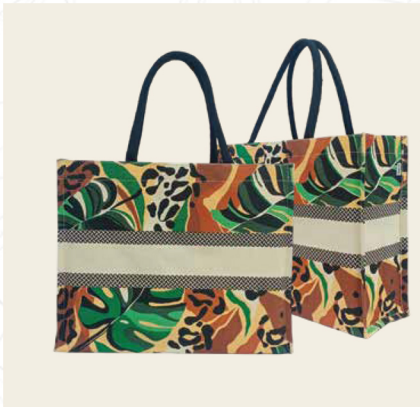

Material: 300 gsm Laminated Cotton Canvas + Cotton Padded Handles
Size: 34 (H) x 43 (W) x 15 (S) cm

Printed Cotton Bag with inner Lamination and magnetic closure (Leopard Print)

Material: 300 gsm Laminated Cotton Canvas + Cotton Padded Handles
Size: 34 (H) x 43 (W) x 15 (S) cm