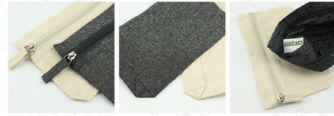

PCH-008

PCH-01

GFK-01

HYG-28

Wah Prints & Wah Gifts

Email: sales@wahgiftsglobal.com

📍 P.O. Box: 923607 Street 340, Zone 56 Building No 239, Salwa road, Doha - Qatar
☎️ +974 5544 1130

📍 Wah Prints and Wah Gifts FZ LLE P.O. Box: 4422 Deira - Dubai, UAE
☎️ +971 50 308 1130